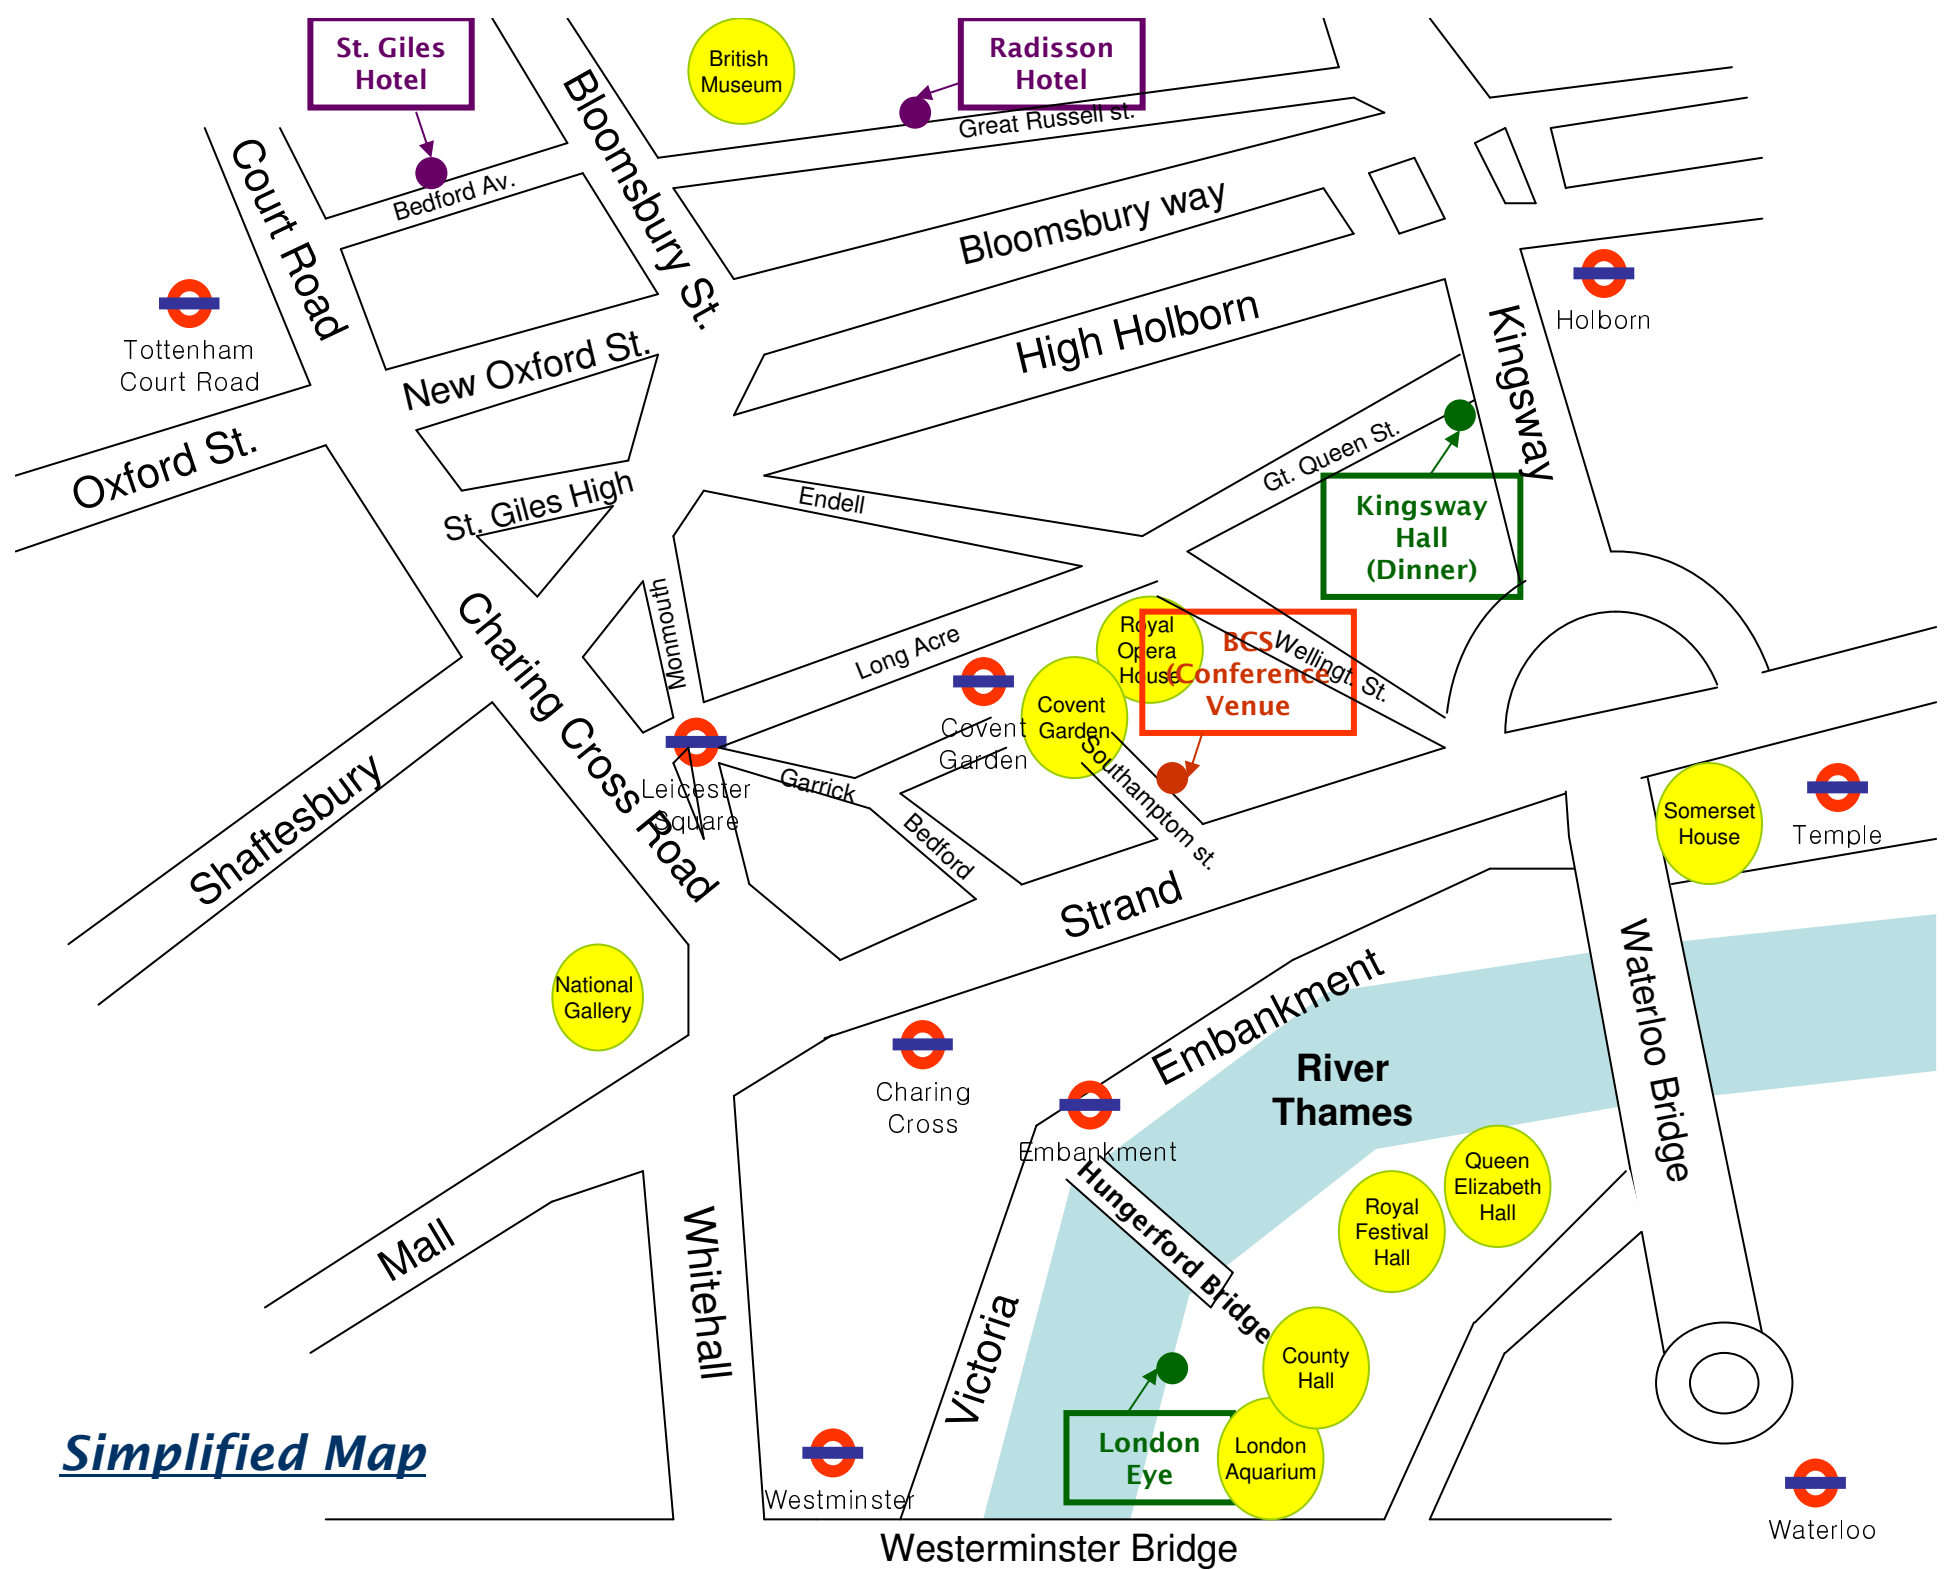

## Detailed Map

- 1 Conference Venue (BCS London)
- 2 St. Giles Hotel
- 3 Radisson Hotel
- 4 London Eye
- 5 Dinner Place (Kingsway Hall)

**<<Conference Venue>>**

BCS, 1st Floor  
The Davidson Building  
5 Southampton Street  
London, WC2E 7HA  
United Kingdom